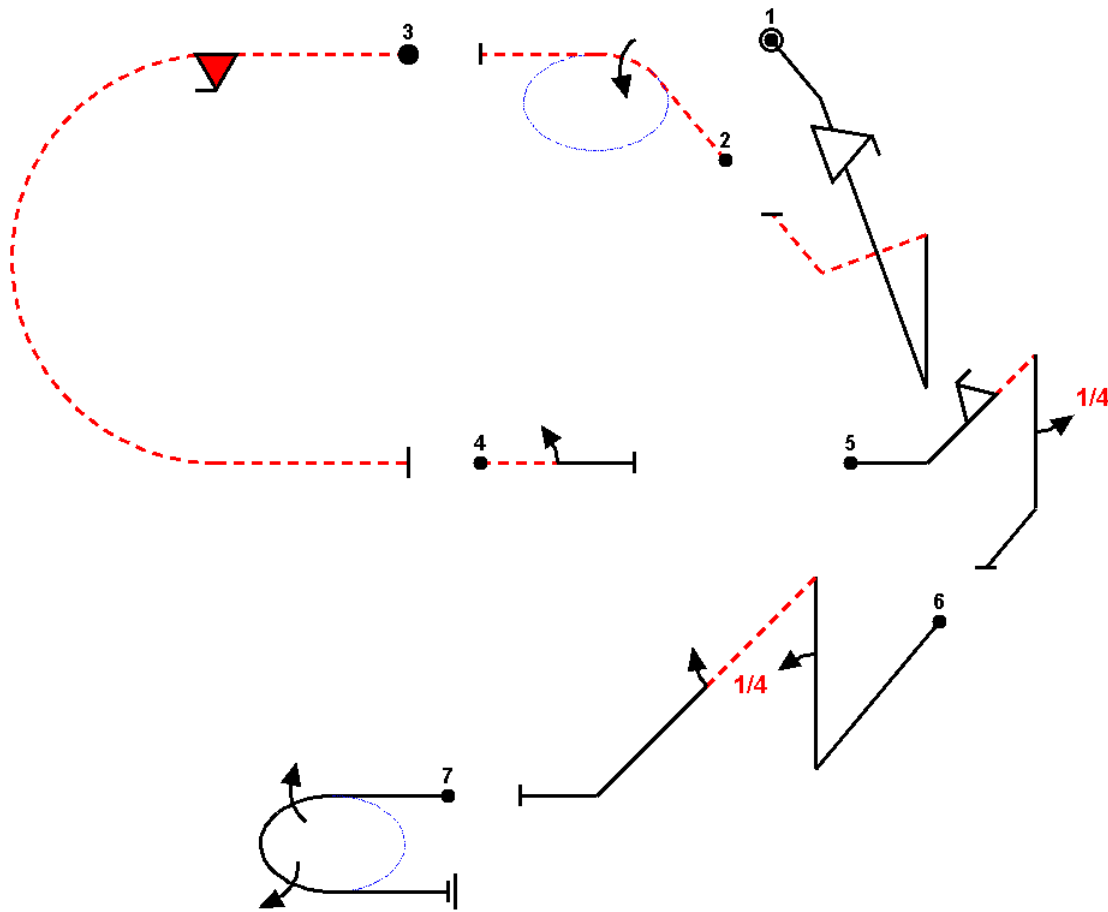

2012		FORM B
Pilot ID #	Unknown3	Flight #
Unlimited		

No	Catalog No	K	Tot K
1	1.31.3	19	35
	9.9.4.4	16	
2	2.13.2	20	sf 2
3	7.23.4	9	24
	9.10.3.2	15	
4	1.11.4	2	8
	9.1.3.2	6	
5	1.23.1	12	30
	9.9.2.2	15	
	9.1.5.1	3	
6	1.27.1	13	28
	9.1.1.1	9	
	9.1.4.2	6	
7	2.25.3	34	sf 2

---Total K= 179 ---

Total K = 179 (8k@4,35k@1)

Olan v6.0 © M.Golan http://www.aerobatics.org.il/olan

Sequence [12 civa-glider unlimited unknown3] Has 4 Verification Error(s): Fig 1: 1.31

ej fiw->/ -1j1-> -2ifa- -2 2ft4>/ 4k2 2jo2